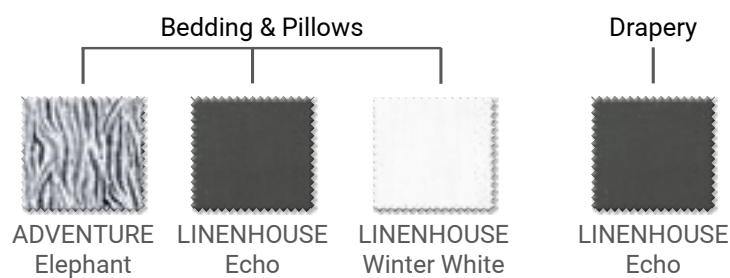

ROOM SET 1
Bedroom