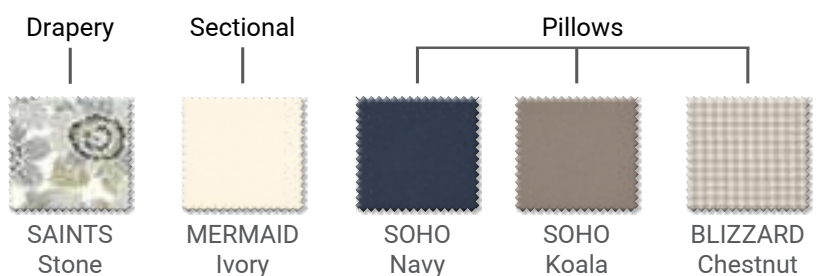

SAINTS

- 100% Cotton
- 54" (137cm)
- V: 26.75" (68cm) - H: 27" (69cm)
- 25,000 DR Wyzenbeek

- NFPA 260-UFAC CLASS 1, CAL 117/SE
- WS - Spot Clean
- Pakistan
- Available in 1 Color

ROOM SET 13
Living room