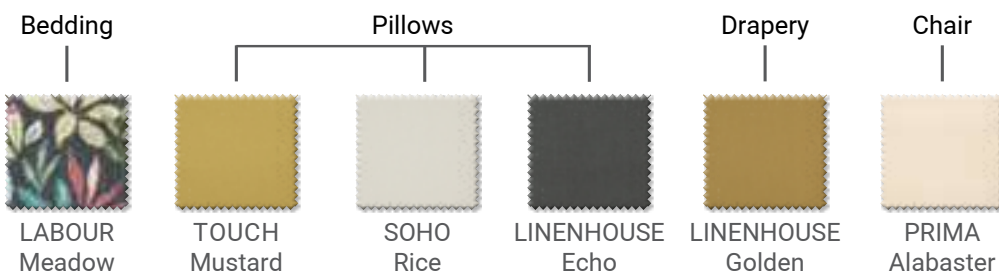

ROOM SET 4
Bedroom