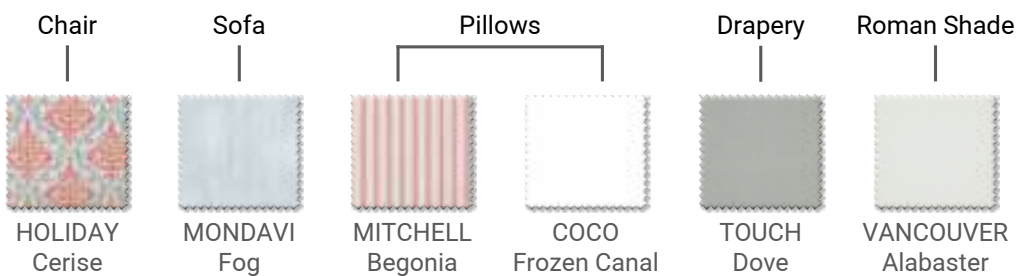

ROOM SET 8
Living room