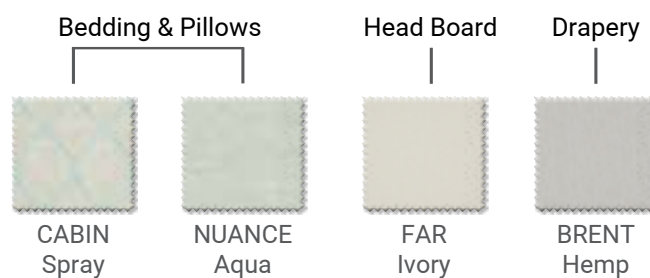

ROOM SET 5
Bedroom