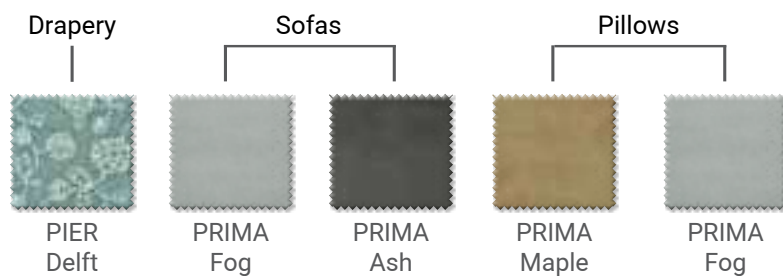

ROOM SET 11
Living room