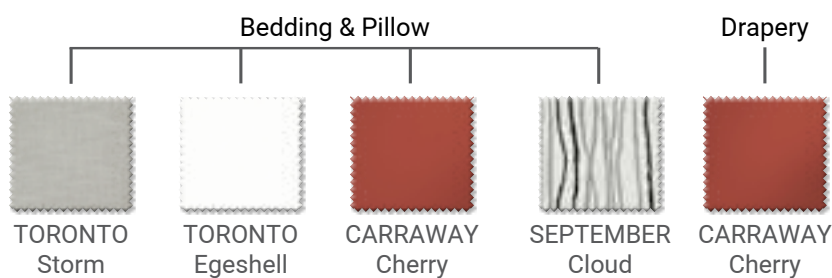

ROOM SET 30 Bedroom