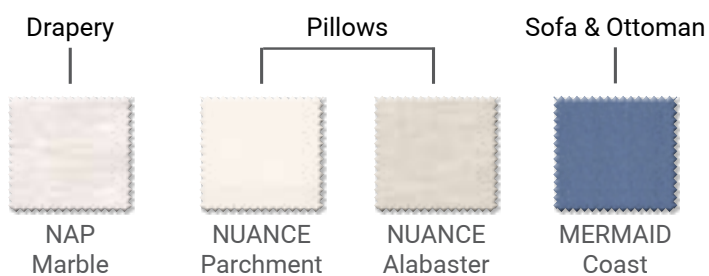

ROOM SET 28

Living room