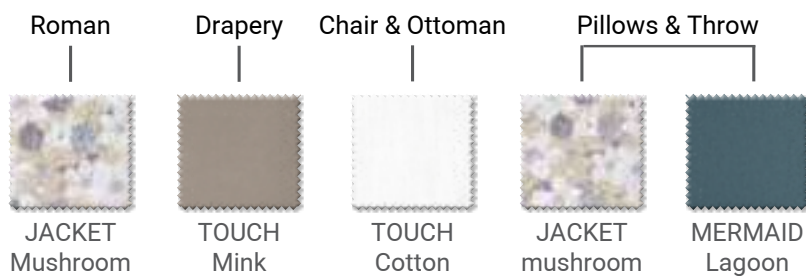

ROOM SET 14
Living room