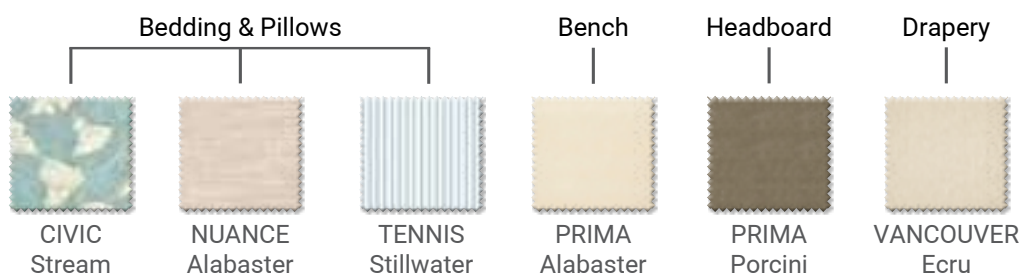

ROOM SET 12
Bedroom